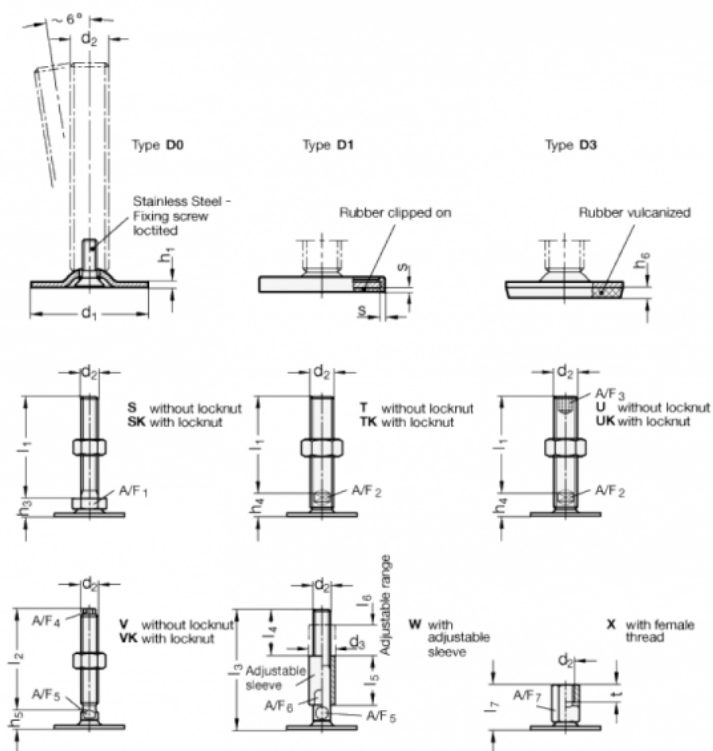

Article number: 204180M1675D0T
 Description: E+G levelling foot
 GN 41-80-M16-75-D0-T
 Note: T Without nut, Wrench flat at the bottom

Measures

- A/F2 = 12
- d1 = 80
- d2 = M16
- h1 = 3
- h4 = 18
- h6 =
- l1 = 75
- s =